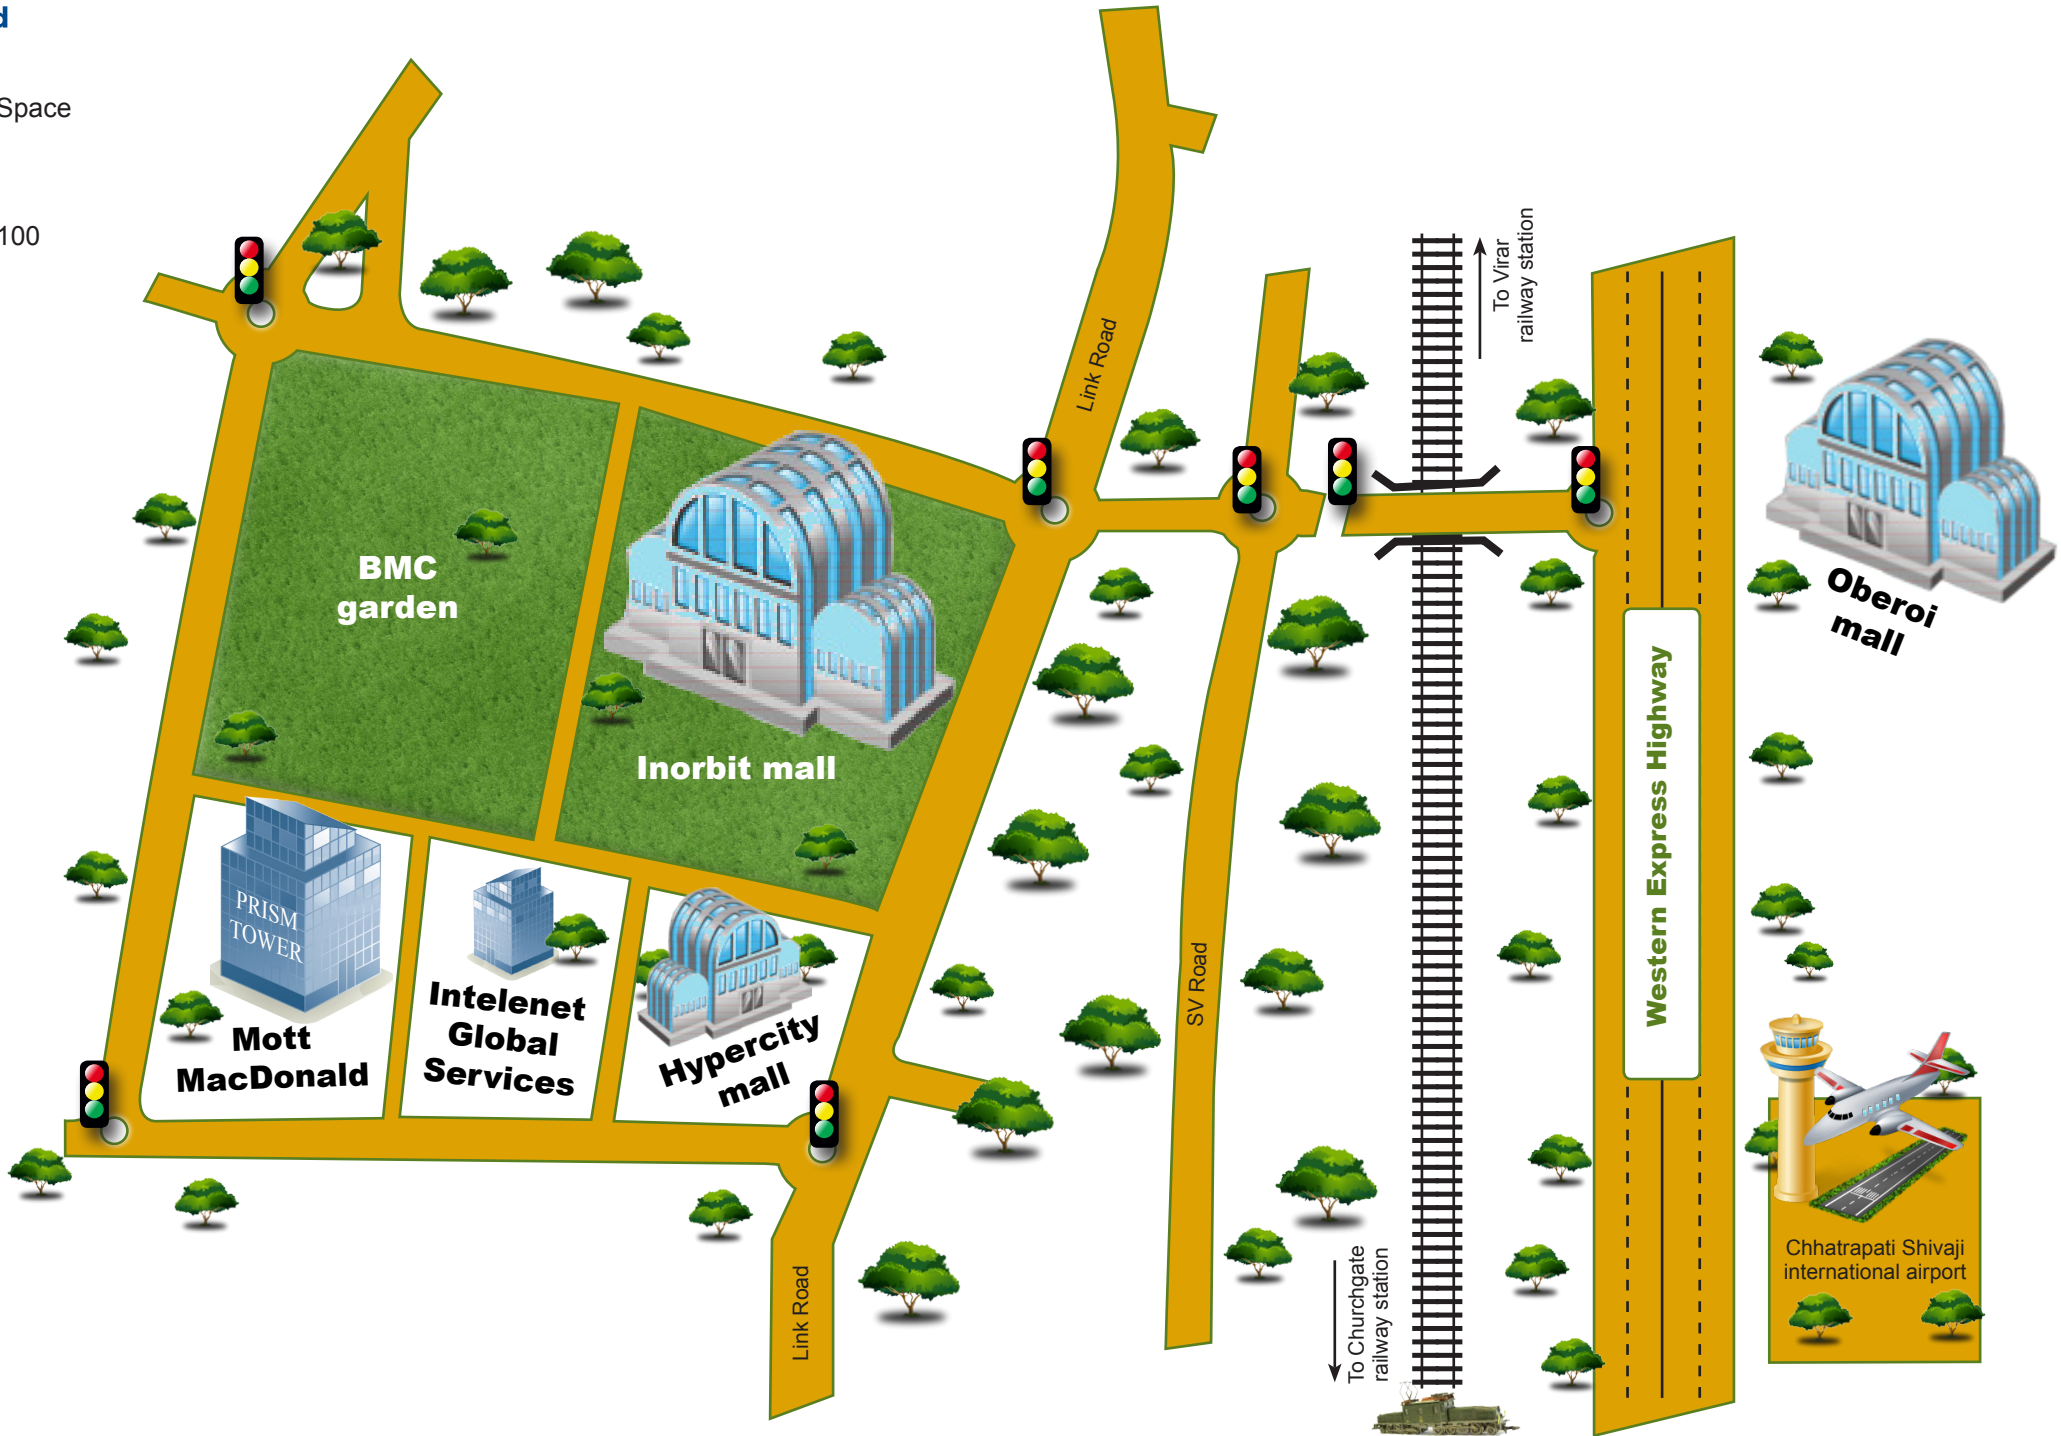

# Route map – Mott MacDonald (Mumbai office)

703 'A' Wing  
Prism Tower, Mind Space  
Goregaon West  
Mumbai 400 062  
Maharashtra, India  
T +91 (0)22 3981 0100  
W www.mottmac.in

## Legend

-  Office
-  Airport
-  Mall
-  Railway station